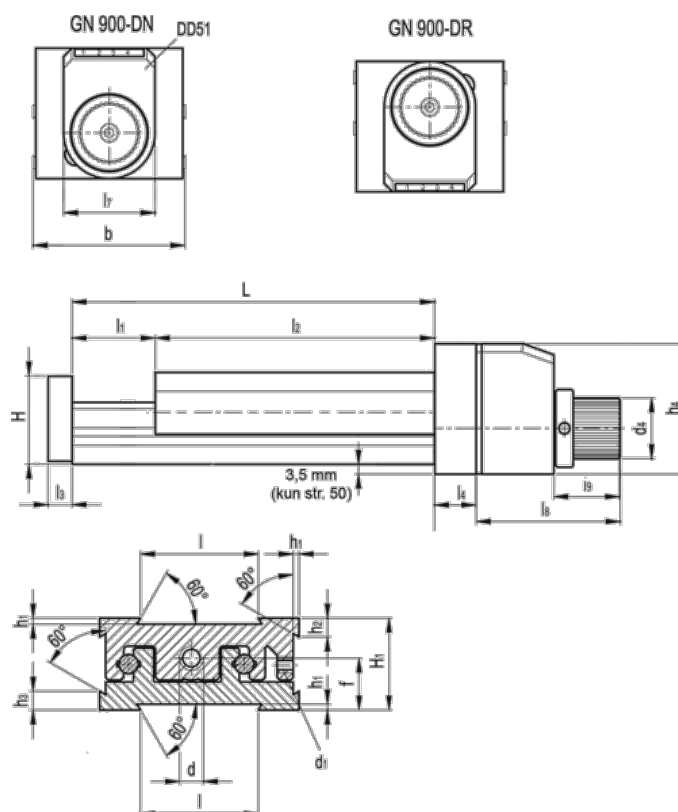

# Data Sheet

Article number: 20776032

Description: Adjustable slide unit  
GN 900-120-235-75-DR-1

## Measures

b = 120	h2 = 13.8	l7 = 33
d = M10x1	h3 = 13.8	l8 = 69
d1 = M5	h4 = 57	l9 = 41
d4 = 34	l = 80	
f = 26.3	L - l1 = 235-75	
H = 45.0	l2 = 160	
h1 = 2.0	l3 = 10	
H1 = 46	l4 = 18	